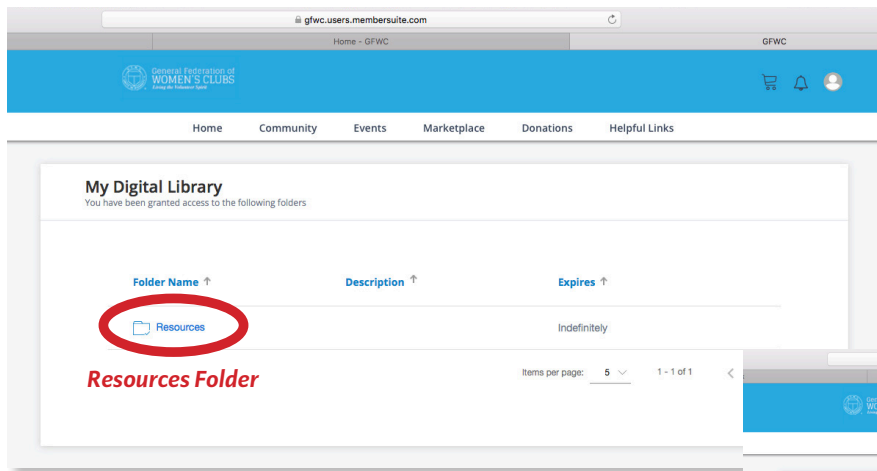

Yikes! Where did the 2020-2022 Club Manual go from the GFWC website? To secure the member-focused documents and forms, GFWC has created a members-only area of the GFWC website (www.gfwc.org). As of August 1, 2020, GFWC Resources were transferred to the member portal, which requires you to have a member login/password. It may take a few more steps to get what you are looking for, but with patience and commitment to GFWC, the process will be a piece of cake over time. The member portal protects GFWC information that pertains to you, the members of GFWC. Below is a simple guide to help you log in and to format your member profile.

- Go to the GFWC website (www.gfwc.org). In the upper right-hand corner of the home page, click on **MEMBER LOGIN**.
- A drop-down box will appear. Key in the email address you use for *GFWC News and Notes* and *Legislative Action Center*.
- You will receive a verification email.
- **Forgot Your Password?** You will receive instructions on how to set up a new password.

If you are having trouble with these few steps, please call GFWC Headquarters at (202) 347-3168 or email gfwc@gfwc.org.

Once you are set up and logged in, input your profile information. There is a circle profile icon in the top right-hand corner of the blue bar. Click on the profile icon and a drop-down box will appear. Click on **My Digital Library**.

Click on the **Resources Folder**.

Documents and forms are in each folder. They are indexed alphabetically. Just go to the Letter you are looking for and when you click on the Letter in the name field (in blue) the documents will appear. For example, click C, you will find the **GFWC Club Manual**.

I hope you are "All In" on creating your member portal. Please know, the staff at GFWC are ready to assist in setting up your member portal. Please contact the staff at gfwc@gfwc.org or call (202) 347-3168. Thank you for your dedication to GFWC! ■