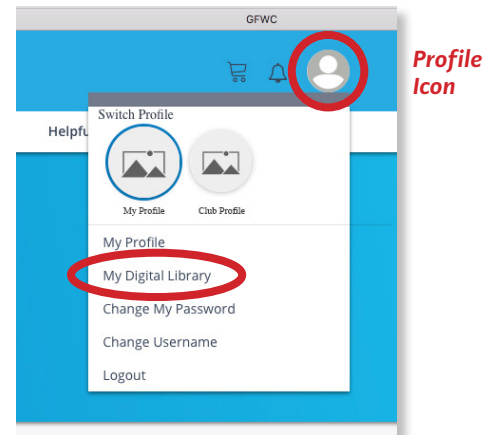

**GENERAL FEDERATION
of WOMEN'S CLUBS**