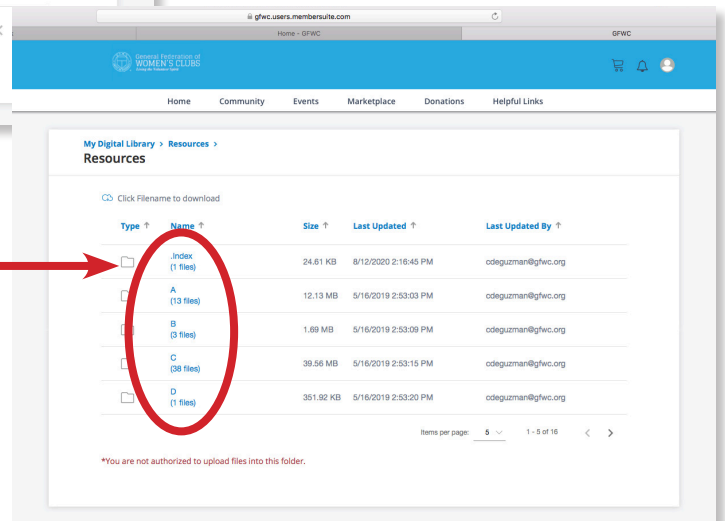

**GENERAL FEDERATION
of WOMEN'S CLUBS**