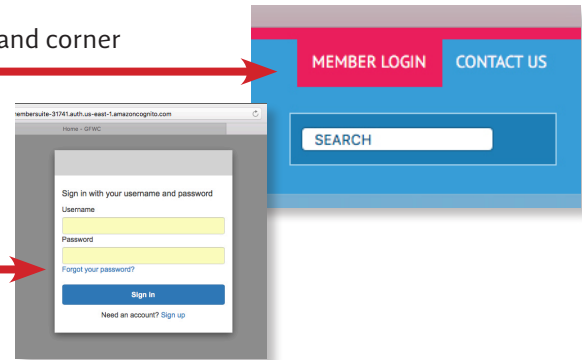

**GENERAL FEDERATION
of WOMEN'S CLUBS**